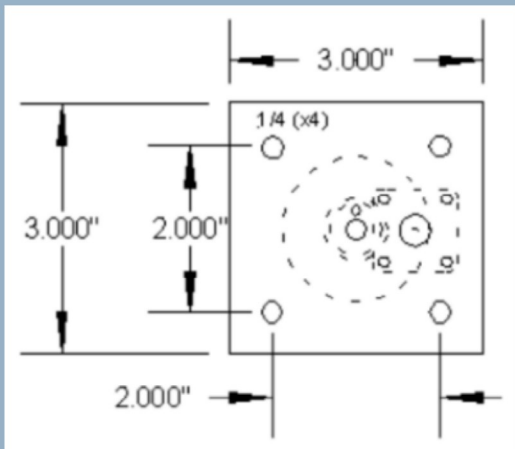

Cruces, New Mexico, USA

The HX-6500 series of helical antennas offer wide band reliable operation in a rugged and reliable design. Default is RHCP (LHCP available) with several Gain/HPBW combinations available.

HX-6500 ANTENNA

Model Number	Fo	Fl	Fh	# turns	HPBW	Gain	Length
HX-6500-06-R	6.500	5.000	7.900	6.0	34.0	9.3	3.0
HX-6500-08-R	6.500	5.000	7.900	8.0	32.0	10.5	4.0
HX-6500-10-R	6.500	5.000	7.900	10.0	30.0	11.5	5.0
HX-6500-13-R	6.500	5.000	7.900	13.0	28.0	12.6	6.0
HX-6500-15-R	6.500	5.000	7.900	15.0	26.0	13.2	7.0

PRC COM
Southwest Communication

Mounting Dimensions