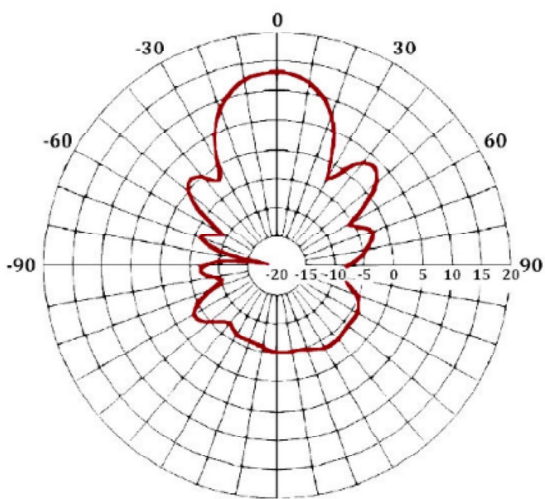

Cruces, New Mexico, USA

The HX-6500 series of helical antennas offer wide band reliable operation in a rugged and reliable design. Default is RHCP (LHCP available) with several Gain/HPBW combinations available.

HX-6500 ANTENNA

Model Number	Fo	Fl	Fh	# turns	HPBW	Gain	Length
HX-6500-06-R	6.500	5.000	7.900	6.0	34.0	9.3	3.0
HX-6500-08-R	6.500	5.000	7.900	8.0	32.0	10.5	4.0
HX-6500-10-R	6.500	5.000	7.900	10.0	30.0	11.5	5.0
HX-6500-13-R	6.500	5.000	7.900	13.0	28.0	12.6	6.0
HX-6500-15-R	6.500	5.000	7.900	15.0	26.0	13.2	7.0

PRC COM
Southwest Communication

Mounting Dimensions