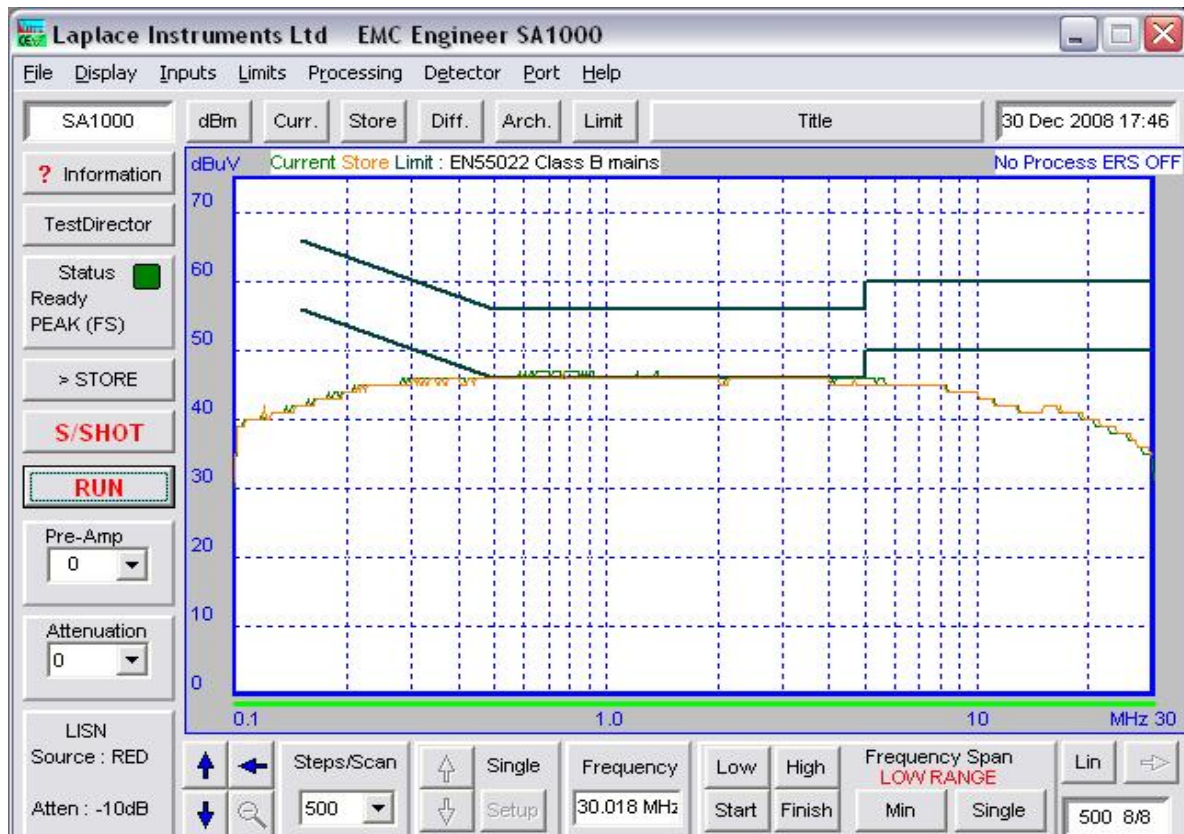

Specification

Model reference	CRS+
Frequency range	15KHz—30MHz
Frequency stability	Crystal source 80ppm
Signal type	Harmonic series (Narrowband)
Output level	37dBuV—49dBuV (see reverse)
Output channel	Push-button selection of L1 or L2
Calibration	Individual UKAS traceable calibration for each unit
Indication	L1 or L2 active
Frequency spacing	10KHZ
Output connection	Adaptor cable to UK, US or Schuko
Power	Internal (AA primary cells)
Low voltage detection	Auto shut down
Operating temperature	15°C to 55°C
Size (mm)	113 x 73 x 42
Weight	210g

The CRS+ is a stable and repeatable, wide-band generator covering the EMC conducted bands A and B. It is specifically designed to check and calibrate LISNs and associated equipment. Very quick and easy to use, the CRS+ verifies that EUT measurements are valid and accurate.

Ideal for:

- Accredited test houses
- Consultancies
- Manufacturers who are self testing
- Pre-compliance testing
- Research organisations

The CRS+ simply plugs straight into the EUT outlet port on a LISN. Switch on and scan band A and/or band B on the analyser/receiver. Comparison with the calibration data of the CRS will immediately indicate the accuracy of your system. The direct output into the LISN ensures that external noise is eliminated and no additional cabling is required. Supplied complete with batteries and one adaptor cable.

CRS+

Ensure accurate conducted EMC compliance measurements.

Typical output plot

2 traces (orange and green) show L1 and L2 outputs

LAPLACE INSTRUMENTS LTD

3B Middlebrook Way, Cromer, Norfolk
NR27 9JR. UK

Tel: +44 (0)1263 51 51 60
Fax: +44 (0)1263 51 25 32
Web site: www.laplace.co.uk
E-mail: tech@laplace.co.uk