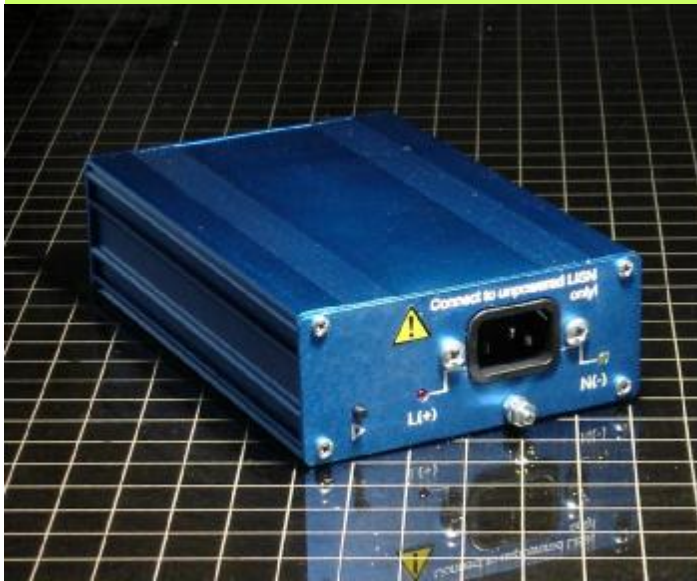

Conducted Reference Source

CRS+

Ensure accurate conducted EMC compliance measurements.

- Check test equipment operation.
- Prevent measurement errors
- Ensure consistency
- Calibrate against reference source
- Exceptionally simple and quick.

Specification

Model reference	CRS+
Frequency range	15KHz—30MHz
Frequency stability	Crystal source 80ppm
Signal type	Harmonic series (Narrowband)
Output level	37dBuV—49dBuV (see reverse)
Output channel	Push-button selection of L1 or L2
Calibration	Individual UKAS traceable calibration for each unit
Indication	L1 or L2 active
Frequency spacing	10KHZ
Output connection	Adaptor cable to UK, US or Schuko
Power	Internal (AA primary cells)
Low voltage detection	Auto shut down
Operating temperature	15°C to 55°C
Size (mm)	113 x 73 x 42
Weight	210g

The CRS+ is a stable and repeatable, wide-band generator covering the EMC conducted bands A and B. It is specifically designed to check and calibrate LISNs and associated equipment. Very quick and easy to use, the CRS+ verifies that EUT measurements are valid and accurate.

Ideal for:

- Accredited test houses
- Consultancies
- Manufacturers who are self testing
- Pre-compliance testing
- Research organisations

The CRS+ simply plugs straight into the EUT outlet port on a LISN. Switch on and scan band A and/or band B on the analyser/receiver. Comparison with the calibration data of the CRS will immediately indicate the accuracy of your system. The direct output into the LISN ensures that external noise is eliminated and no additional cabling is required. Supplied complete with batteries and one adaptor cable.