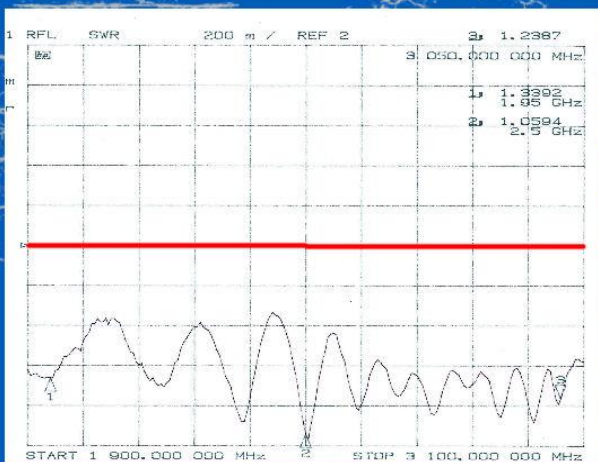

# HX-3500 ANTENNA

The HX-3500 series of helical antennas offer wide band reliable operation in a rugged and reliable design. Default is RHCP (LHCP available) with several Gain/HPBW combinations available.

Model Number	Fo GHz	Fl GHz	Fh GHz	# turns	HPBW	Gain	Weight	Length
HX-3500-06-R	3.5	2.9	4.2	6.0	42.5	8.5	11.1 oz	7.5
HX-3500-08-R	3.5	2.9	4.2	8.0	36.8	9.7	13.1 oz	8.3
HX-3500-10-R	3.5	2.9	4.2	10.0	32.9	11.0	15.1 oz	10.0
HX-3500-13-R	3.5	2.9	4.2	13.0	28.9	13.0	18.1 oz	12.5