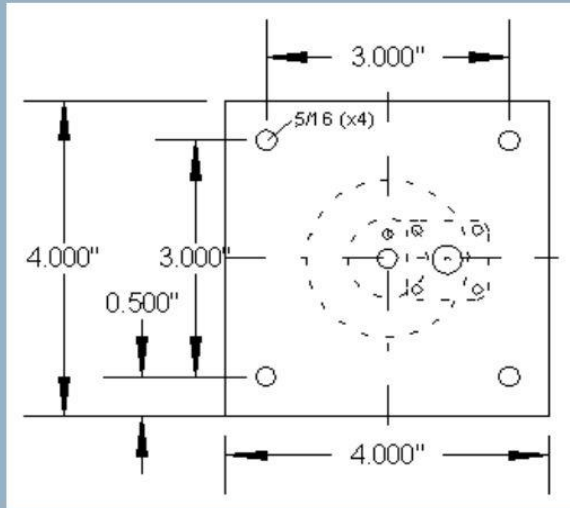

Model Number	Fo GHz	Fl GHz	Fh GHz	# turns	HPBW	Gain	Weight	Length
HX-3500-06-R	3.5	2.9	4.2	6.0	42.5	8.5	11.1 oz	7.5
HX-3500-08-R	3.5	2.9	4.2	8.0	36.8	9.7	13.1 oz	8.3
HX-3500-10-R	3.5	2.9	4.2	10.0	32.9	11.0	15.1 oz	10.0
HX-3500-13-R	3.5	2.9	4.2	13.0	28.9	13.0	18.1 oz	12.5

408-916-5750

Mounting Dimensions