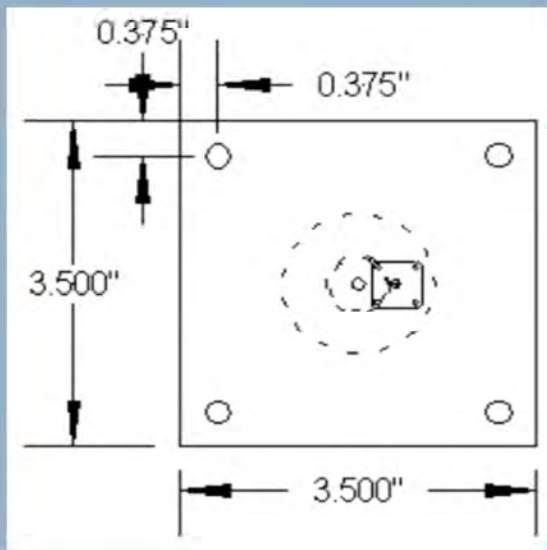

HX-4500 ANTENNA

The HX-4500 series of helical antennas offer wide band reliable operation in a rugged and reliable design. Default is RHCP (LHCP available) with several Gain/HPBW combinations available.

Model Number	Fo	Fl	Fh	# turns	HPBW	Gain	Length
HX-4500-06-R	4.500	3.500	5.500	6.0	46.0	8.4	4.5
HX-4500-08-R	4.500	3.500	5.500	8.0	39.0	9.5	5.5
HX-4500-10-R	4.500	3.500	5.500	10.0	31.0	10.5	7.0
HX-4500-13-R	4.500	3.500	5.500	13.0	28.0	11.7	9.0

Mounting Dimensions