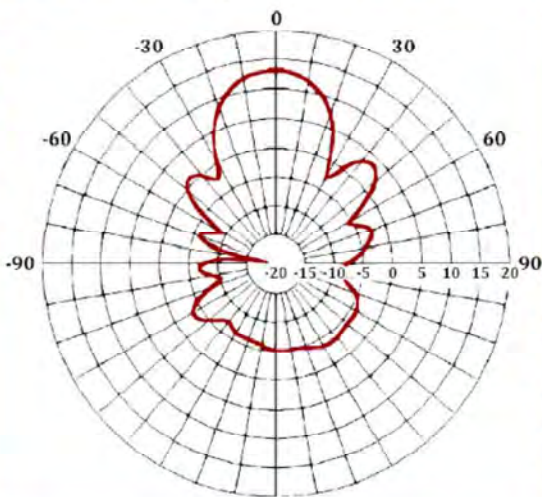

HX-4500 ANTENNA

The HX-4500 series of helical antennas offer wide band reliable operation in a rugged and reliable design. Default is RHCP (LHCP available) with several Gain/HPBW combinations available.

Model Number	Fo	Fl	Fh	# turns	HPBW	Gain	Length
HX-4500-06-R	4.500	3.500	5.500	6.0	46.0	8.4	4.5
HX-4500-08-R	4.500	3.500	5.500	8.0	39.0	9.5	5.5
HX-4500-10-R	4.500	3.500	5.500	10.0	31.0	10.5	7.0
HX-4500-13-R	4.500	3.500	5.500	13.0	28.0	11.7	9.0

Mounting Dimensions