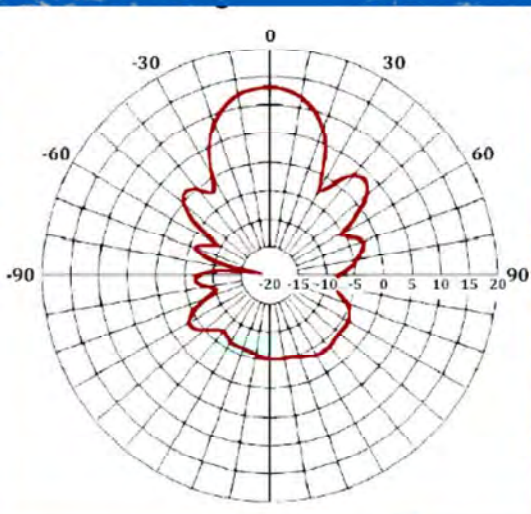

HX-1400

The HX-1400 series of helical antennas offer wide band reliable operation in a rugged and reliable design. Default is RHCP (LHCP available) with several Gain/HPBW combinations available.

Model Number	Fo GHz	Fl GHz	Fh GHz	# turns	HPBW	Gain	Weight lbs	Length"
HX-1400-04-R	1.40	1.10	1.71	4.0	62.0	6.5	2.5	8.5
HX-1400-06-R	1.40	1.10	1.71	6.0	45.5	8.2	2.8	12.7
HX-1400-08-R	1.40	1.10	1.71	10.0	39.4	9.5	3.1	16.9
HX-1400-10-R	1.40	1.10	1.71	11.0	35.3	10.5	3.4	21.4
HX-1400-13-R	1.40	1.10	1.71	13.0	30.9	11.5	3.9	27.4
HX-1400-15-R	1.40	1.10	1.71	15.0	28.5	12.2	4.4	31.4

Mounting Dimensions