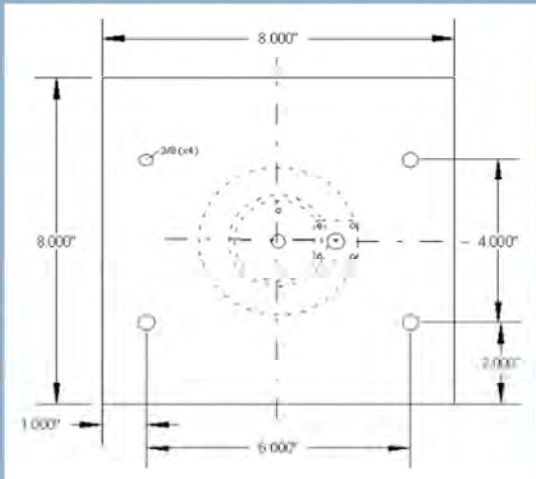

HX-1400

The HX-1400 series of helical antennas offer wide band reliable operation in a rugged and reliable design. Default is RHCP (LHCP available) with several Gain/HPBW combinations available.

Model Number	Fo GHz	Fl GHz	Fh GHz	# turns	HPBW	Gain	Weight lbs	Length"
HX-1400-04-R	1.40	1.10	1.71	4.0	62.0	6.5	2.5	8.5
HX-1400-06-R	1.40	1.10	1.71	6.0	45.5	8.2	2.8	12.7
HX-1400-08-R	1.40	1.10	1.71	10.0	39.4	9.5	3.1	16.9
HX-1400-10-R	1.40	1.10	1.71	11.0	35.3	10.5	3.4	21.4
HX-1400-13-R	1.40	1.10	1.71	13.0	30.9	11.5	3.9	27.4
HX-1400-15-R	1.40	1.10	1.71	15.0	28.5	12.2	4.4	31.4

Mounting Dimensions