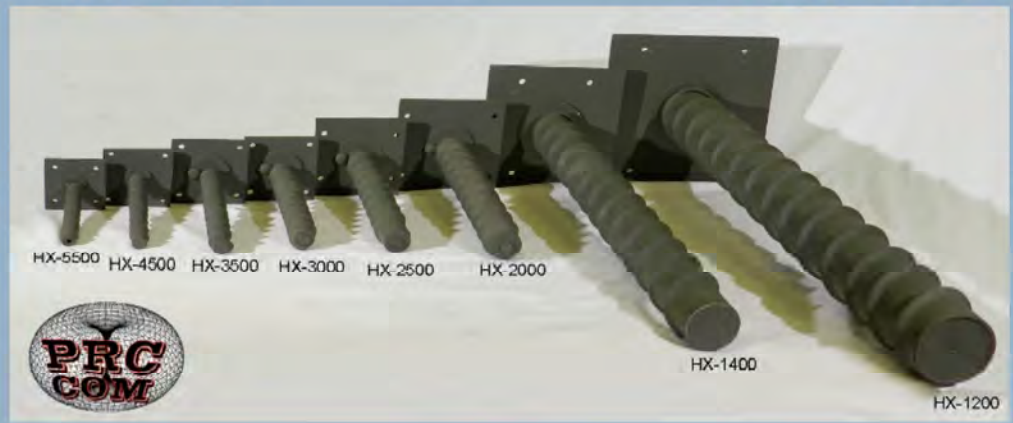

HX-1400

The HX-1400 series of helical antennas offer wide band reliable operation in a rugged and reliable design. Default is RHCP (LHCP available) with several Gain/HPBW combinations available.

Model Number	Fo GHz	Fl GHz	Fh GHz	# turns	HPBW	Gain	Weight lbs	Length"
HX-1400-04-R	1.40	1.10	1.71	4.0	62.0	6.5	2.5	8.5
HX-1400-06-R	1.40	1.10	1.71	6.0	45.5	8.2	2.8	12.7
HX-1400-08-R	1.40	1.10	1.71	10.0	39.4	9.5	3.1	16.9
HX-1400-10-R	1.40	1.10	1.71	11.0	35.3	10.5	3.4	21.4
HX-1400-13-R	1.40	1.10	1.71	13.0	30.9	11.5	3.9	27.4
HX-1400-15-R	1.40	1.10	1.71	15.0	28.5	12.2	4.4	31.4

Mounting Dimensions