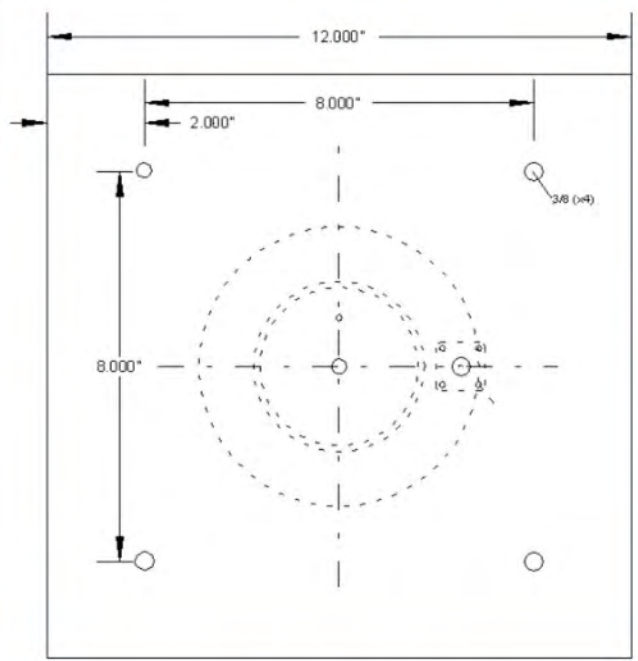

Model Number	Fo GHz	Fl GHz	Fh GHz	# turns	HPBW	Gain	Weight	Length
HX-1000-06-R	1.00	0.78	1.22	6.0	45.0	8.2	5 lb 13 oz	21.0
HX-1000-08-R	1.00	0.78	1.22	10.0	39.0	9.5	6 lb 8 oz	27.0
HX-1000-10-R	1.00	0.78	1.22	11.0	35.0	10.4	6 lb 14 oz	33.0

Mounting Dimensions