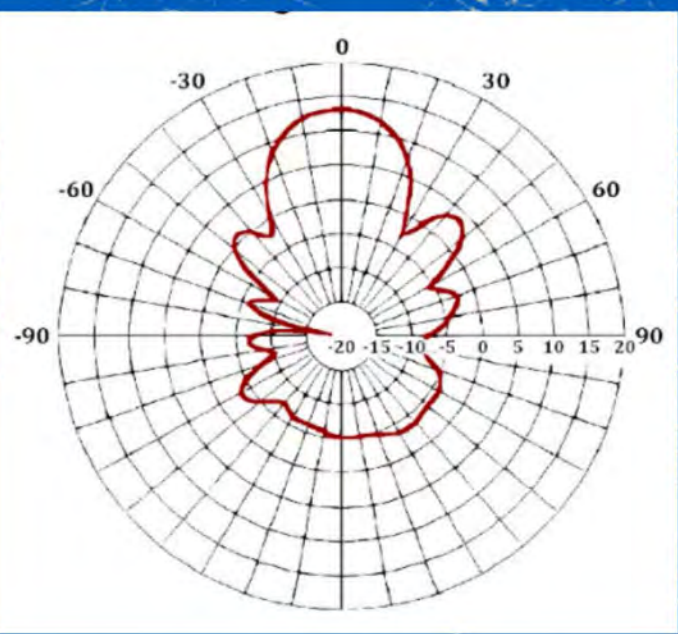

HX-1000 ANTENNA

The HX-1000 series of helical antennas offer wide band reliable operation in a rugged and reliable design. Default is RHCP (LHCP available) with several Gain/HPBW combinations available.

Model Number	Fo GHz	Fl GHz	Fh GHz	# turns	HPBW	Gain	Weight	Length
HX-1000-06-R	1.00	0.78	1.22	6.0	45.0	8.2	5 lb 13 oz	21.0
HX-1000-08-R	1.00	0.78	1.22	10.0	39.0	9.5	6 lb 8 oz	27.0
HX-1000-10-R	1.00	0.78	1.22	11.0	35.0	10.4	6 lb 14 oz	33.0

Mounting Dimensions