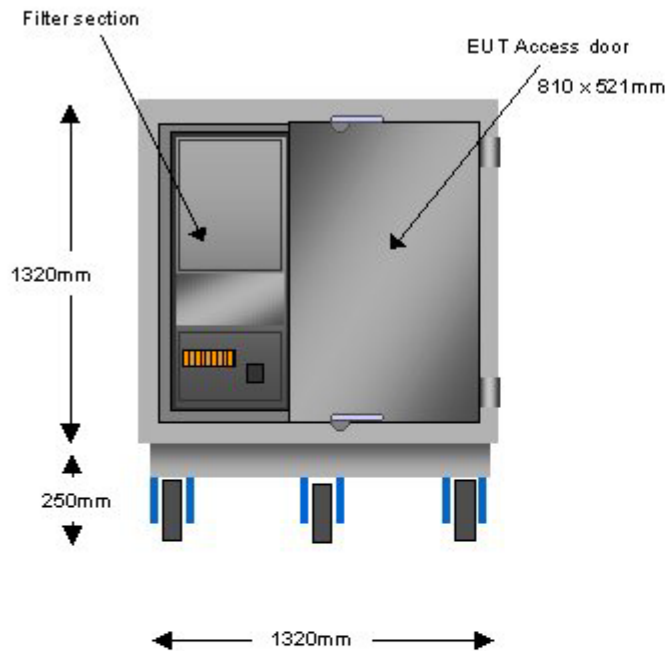

Product Details

EMC Compliance Test Cell Lc600 General Arrangement Drawing

Internal EUT volume: 78 x 82 x 87cm
Total weight: 450kg (approx)

Lc600 EMC test cell
General arrangement
June 2003

LAPLACE INSTRUMENTS LTD