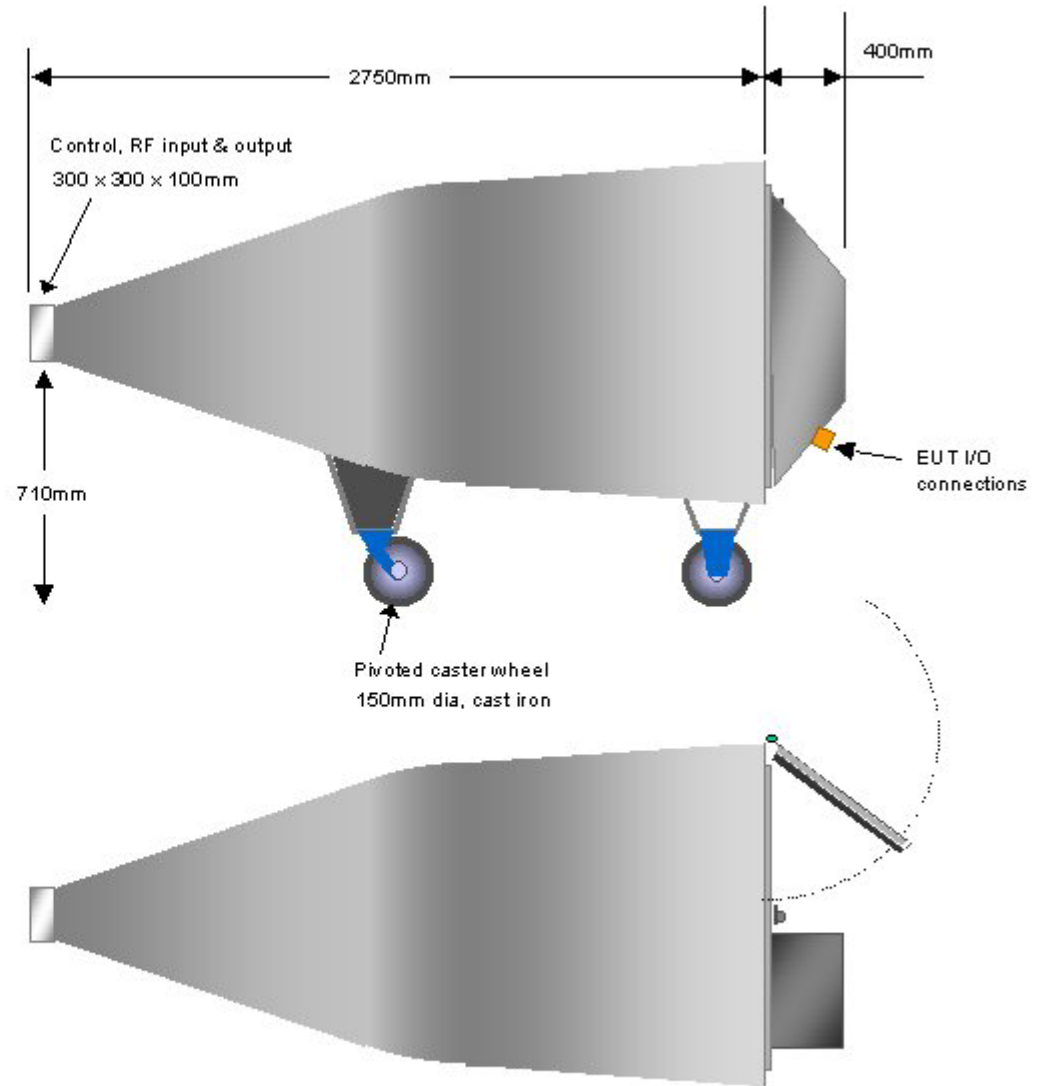

Product Details

EMC Compliance Test Cell Lc600 General Arrangement Drawing

Internal EUT volume: 78 x 82 x 87cm
Total weight: 450kg (approx)

Lc600 EMC test cell
General arrangement
June 2003

LAPLACE INSTRUMENTS LTD